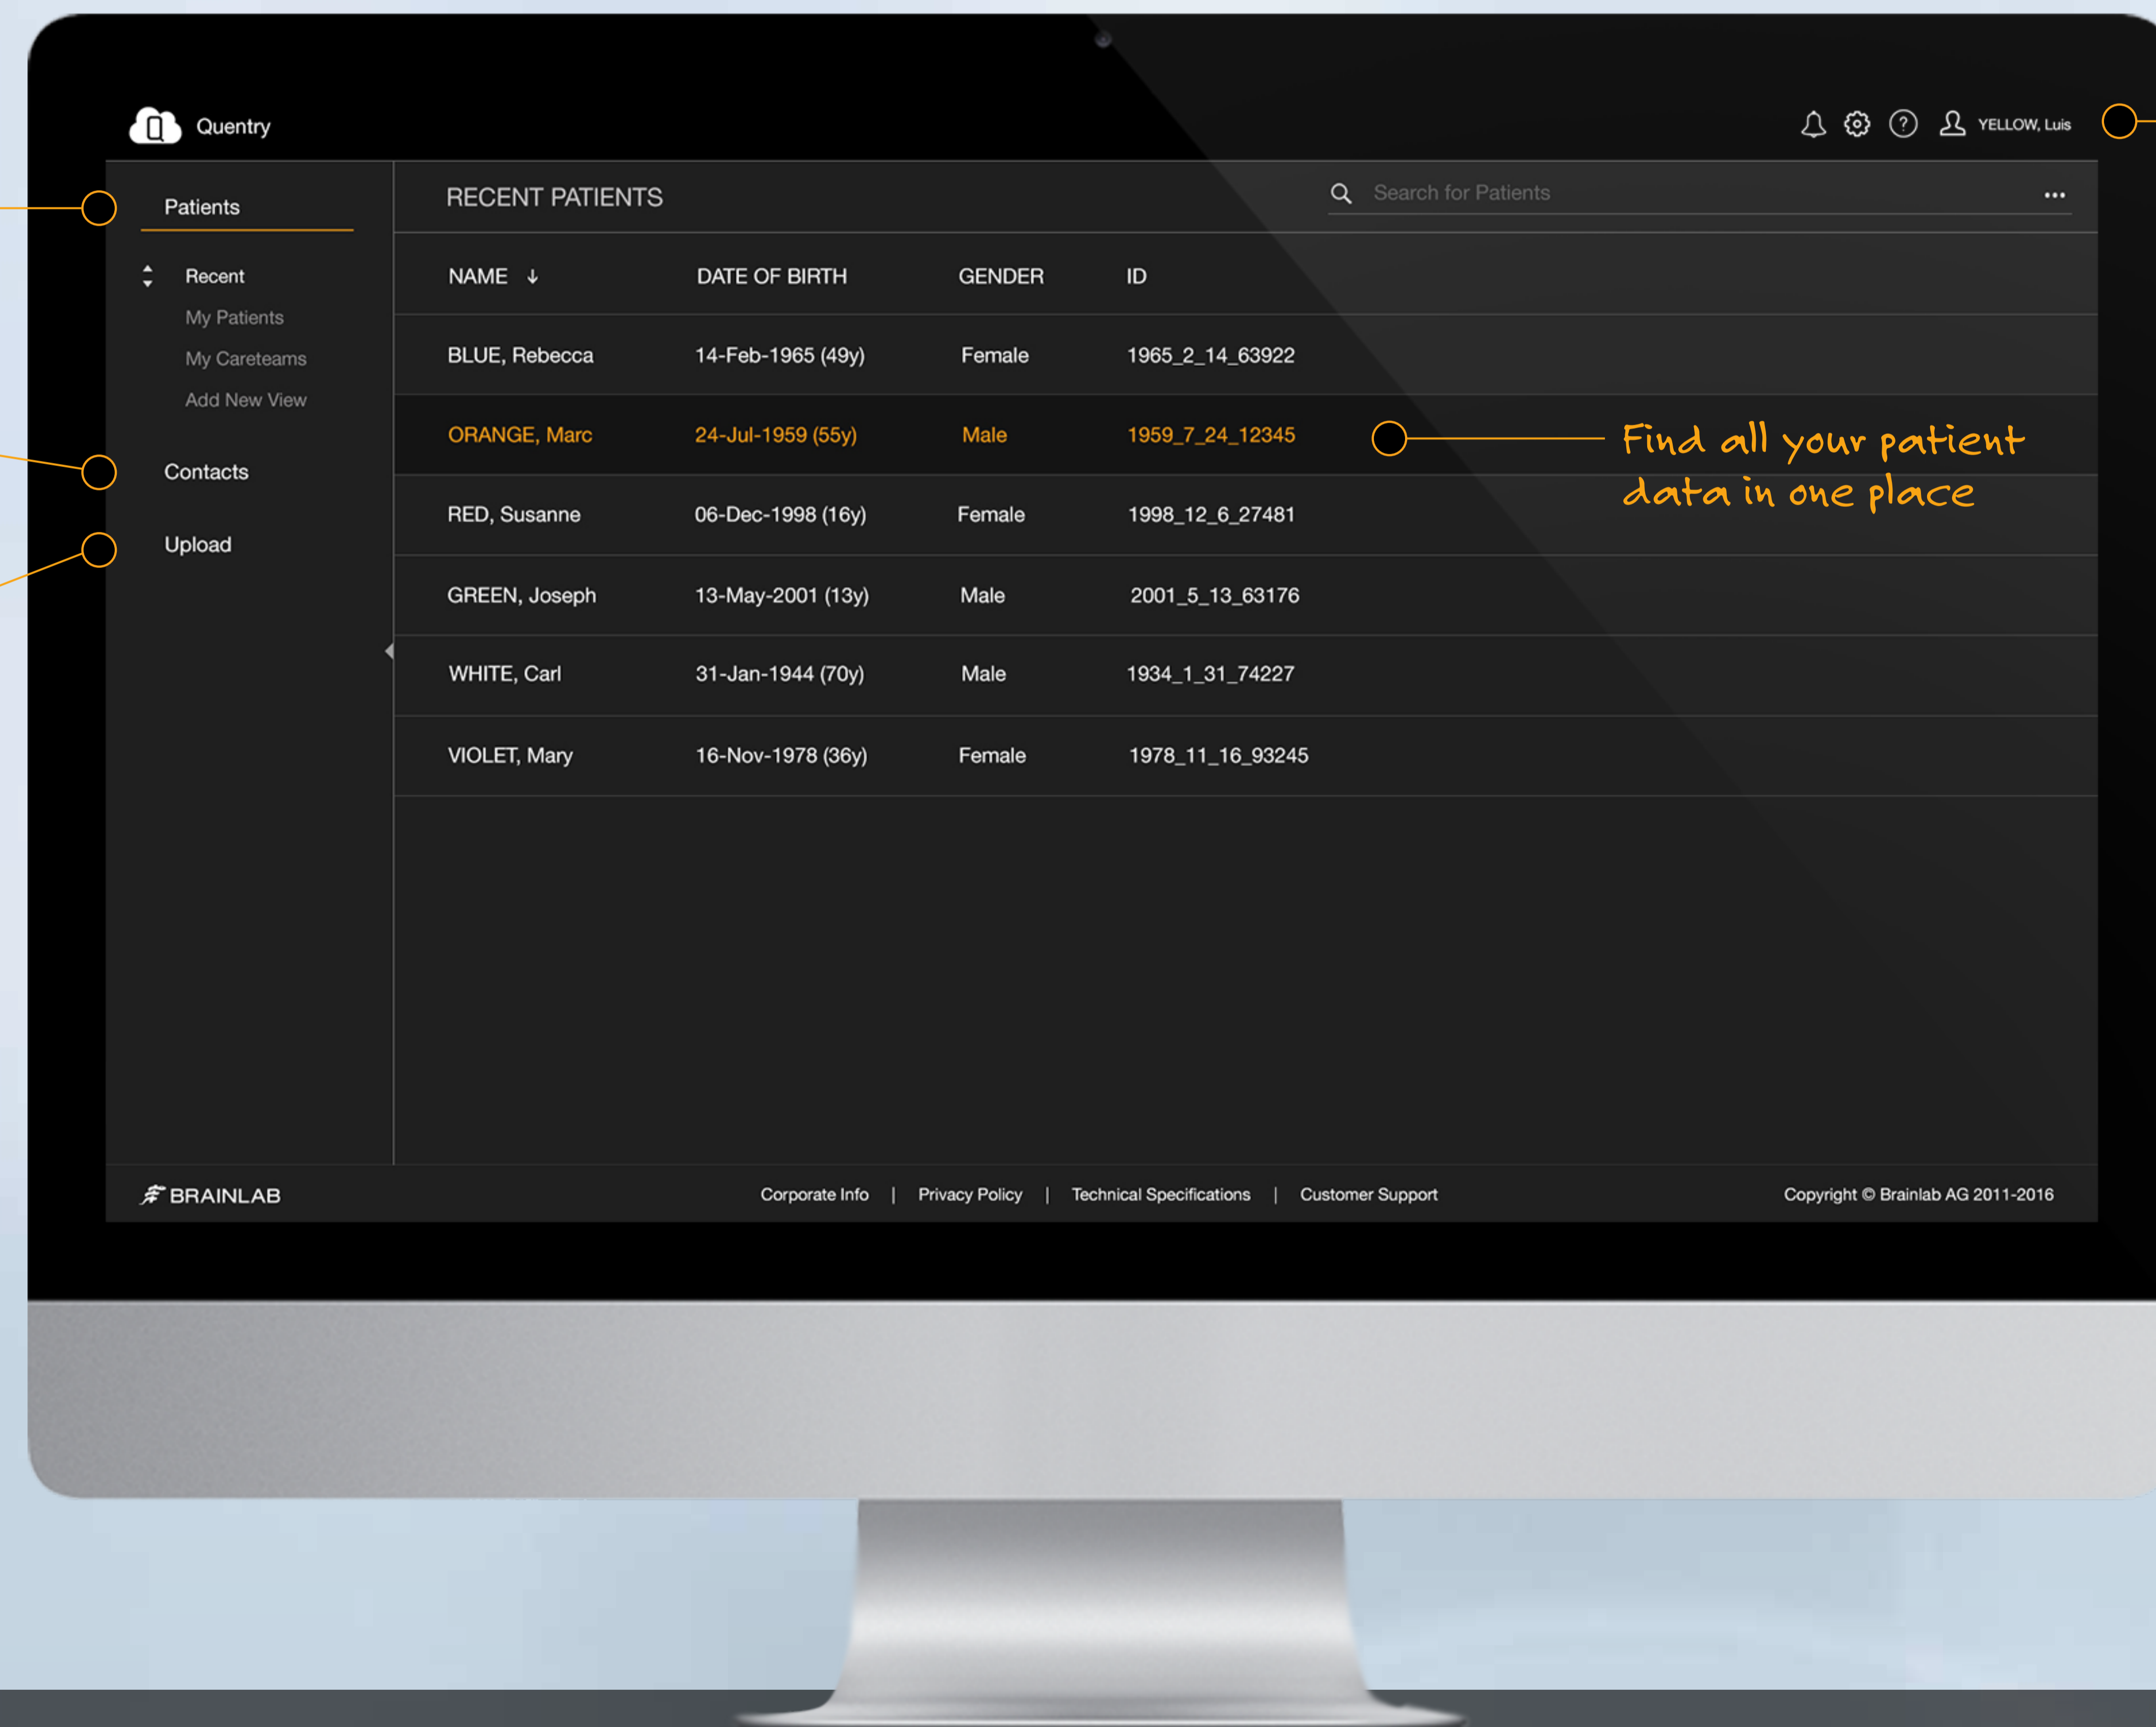

QUENTRY WINTER 2017

YOUR PATIENTS ARE IN THE CENTER

View all your patients at a glance as you login

 Manage all patient data and images

 Find contacts and careteams

 Upload patients' images and files

Same toolbar - new icons

Find all your patient data in one place